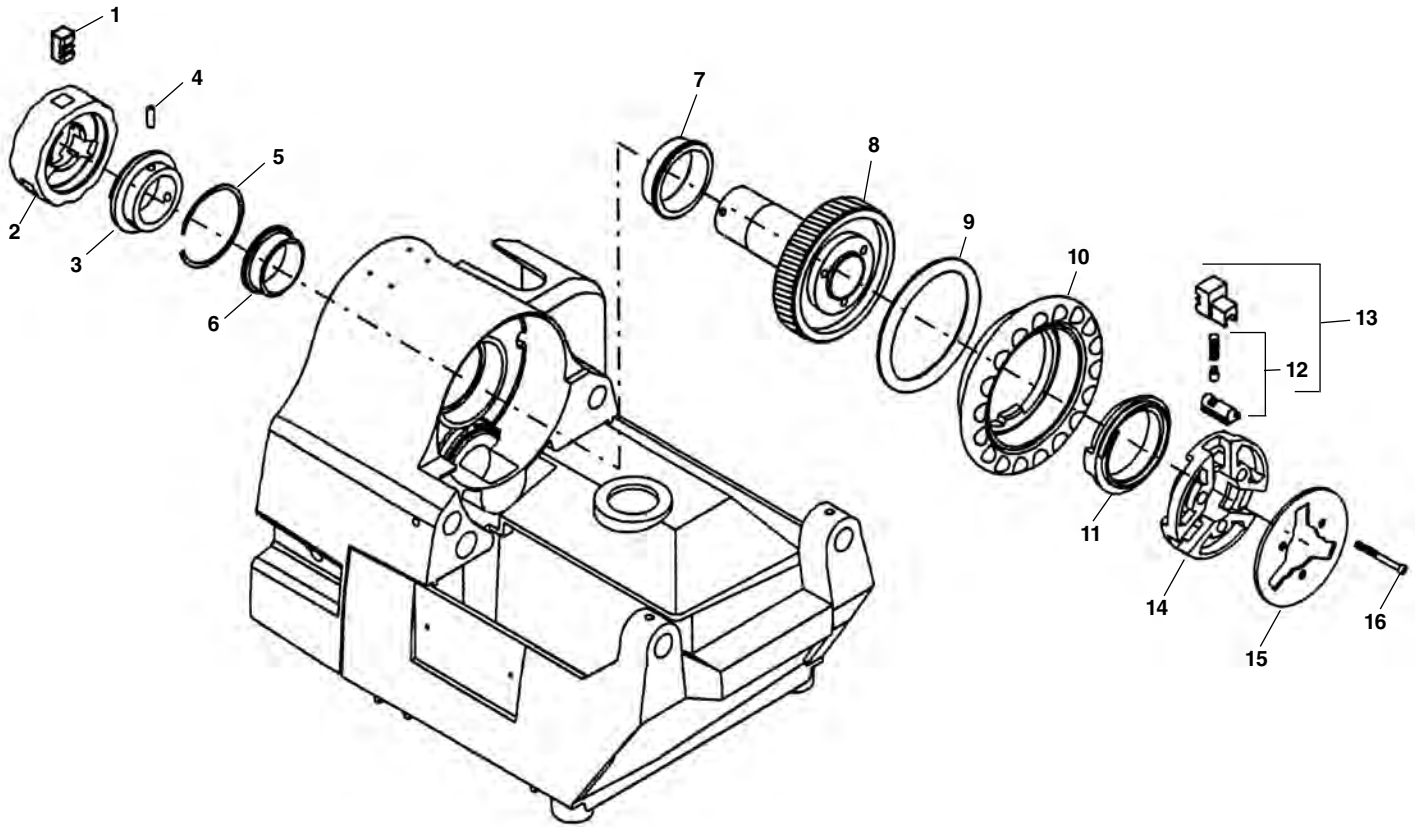

Spindle Components

**NOTE: Order parts by Catalog Number only.  
DO NOT order by Reference Number.**

Ref. No.	Catalog No.	Description	Ref. No.	Catalog No.	Description
1	69447	Centering Jaw Set	9	69297	Spacer Ring
2	69307	Centering Head	10	69202	Hand Wheel
3	69312	Centering Scroll	11	69197	Scroll
4	54007	Roll Pin 1/4" x 3/8" (3)	12	69412	Jaw Insert Set
5	69317	Retaining Ring	13	69237	Chuck Jaw Set
6	10968	Rear Spindle Bearing	14	69262	Chuck Cap
7	10963	Front Spindle Bearing	15	69267	Chip Plate
8	69272	Drive Shaft	16	46035	Screw 5/16" - 18 x 1 3/4" Soc. Hd. (3)

Main Drive Components

**NOTE: Order parts by Catalog Number only.  
DO NOT order by Reference Number.**

Ref. No.	Catalog No.	Description	Ref. No.	Catalog No.	Description
1	58232	Centering Head	21	58312	Chuck Jaw Set
2	58237	Centering Jaw Set	22	58317	Chip Guard
3	58242	Centering Scroll	23	58322	Screw #6-32 Button HD C.S. (6)
4	54007	Roll Pin (4)	24	46775	Screw 1/4" - 20 S.H.C.S. (6)
5	58247	Internal Spiral Ring	25	58327	Chuck Cap and Spindle Assembly
6	58252	Spindle Bearing (2)	26	58332	Base Assembly (includes Ref. #6, 9 & 10)
7	58257	Plug 13/16"	27	54302	Pipe Plug
8	58262	Plug 13/16" (2)	28	58337	Chip Tray
9	54022	Ball Valve Oiler (2)	29	58342	Warning Plate
10	54137	Screw 3/16" - 18	30	58352	4194 Motor Assembly - 115V
11	96730	Hex Nut 5/16" - 18	31	58362	Motor Cover Foam
12	62767	Foot Switch Bracket	32	58367	Motor Cover
13	58272	Oil Pan Liner	33	79965	Pan Head Screw #10 - 32 x 1/2" (6)
14	58277	Baffle Screen Assembly	34	43367	Self Tapping Screw
15	58282	Drip Tray	35	43362	J-Clip
16	45420	Set Screw 5/16" - 18 x 1/4" (3)	36	46035	Screw 5/16" x 1 3/4" S.H.C.S. (4)
17	58287	Drive Gear	37	58372	Foam Baffle
18	58292	Hand Wheel	38	58377	Bottom Cover
19	58297	Chuck Scroll	39	58382	Wiring Diagram
20	58307	Jaw Insert Set		58387	Wiring Diagram (Europe)
	58302	Jaw Insert Set (Optional for Stainless Steel and Plastic Coated Pipe)	40	58392	Rear Cover