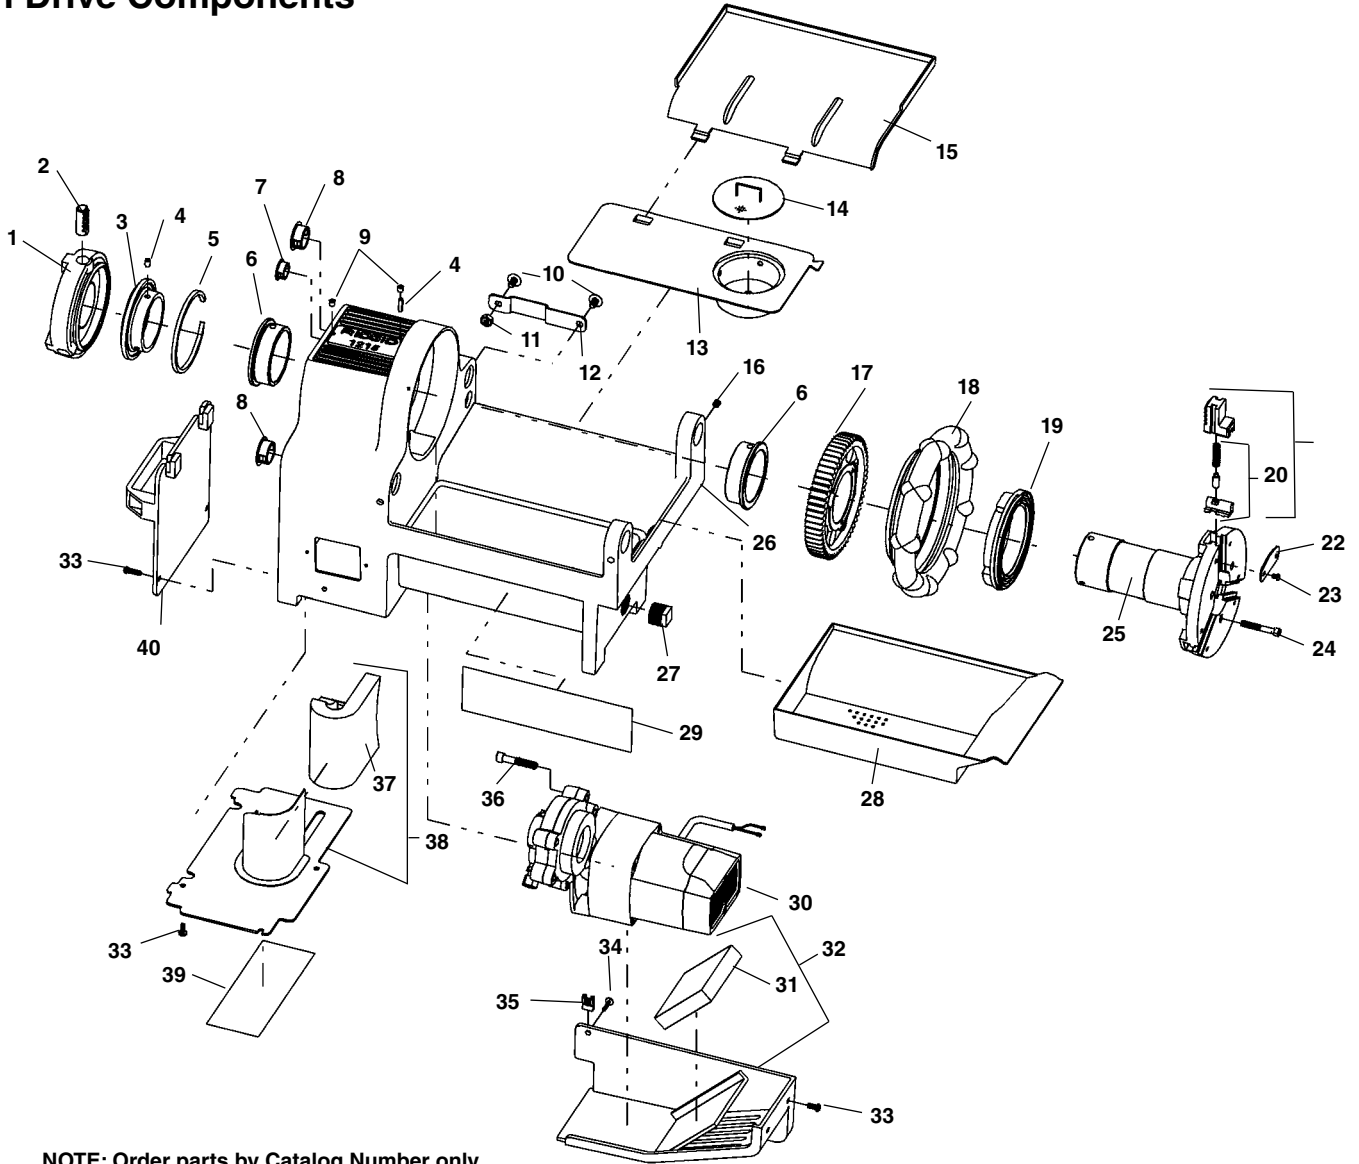

Spindle Components

**NOTE: Order parts by Catalog Number only.  
DO NOT order by Reference Number.**

Ref. No.	Catalog No.	Description	Ref. No.	Catalog No.	Description
1	69447	Centering Jaw Set	9	69297	Spacer Ring
2	69307	Centering Head	10	69202	Hand Wheel
3	69312	Centering Scroll	11	69197	Scroll
4	54007	Roll Pin 1/4" x 3/8" (3)	12	69412	Jaw Insert Set
5	69317	Retaining Ring	13	69237	Chuck Jaw Set
6	10968	Rear Spindle Bearing	14	69262	Chuck Cap
7	10963	Front Spindle Bearing	15	69267	Chip Plate
8	69272	Drive Shaft	16	46035	Screw 5/16" - 18 x 1 3/4" Soc. Hd. (3)

Main Drive Components

**NOTE: Order parts by Catalog Number only.  
DO NOT order by Reference Number.**

Ref. No.	Catalog No.	Description	Ref. No.	Catalog No.	Description
1	58232	Centering Head	21	58312	Chuck Jaw Set
2	58237	Centering Jaw Set	22	58317	Chip Guard
3	58242	Centering Scroll	23	58322	Screw #6-32 Button HD C.S. (6)
4	54007	Roll Pin (4)	24	46775	Screw 1/4" - 20 S.H.C.S. (6)
5	58247	Internal Spiral Ring	25	58327	Chuck Cap and Spindle Assembly
6	58252	Spindle Bearing (2)	26	58332	Base Assembly (includes Ref. #6, 9 & 10)
7	58257	Plug 13/16"	27	54302	Pipe Plug
8	58262	Plug 13/16" (2)	28	58337	Chip Tray
9	54022	Ball Valve Oiler (2)	29	58342	Warning Plate
10	54137	Screw 3/16" - 18	30	58352	4194 Motor Assembly - 115V
11	96730	Hex Nut 5/16" - 18	31	58362	Motor Cover Foam
12	62767	Foot Switch Bracket	32	58367	Motor Cover
13	58272	Oil Pan Liner	33	79965	Pan Head Screw #10 - 32 x 1/2" (6)
14	58277	Baffle Screen Assembly	34	43367	Self Tapping Screw
15	58282	Drip Tray	35	43362	J-Clip
16	45420	Set Screw 5/16" - 18 x 1/4" (3)	36	46035	Screw 5/16" x 1 3/4" S.H.C.S. (4)
17	58287	Drive Gear	37	58372	Foam Baffle
18	58292	Hand Wheel	38	58377	Bottom Cover
19	58297	Chuck Scroll	39	58382	Wiring Diagram
20	58307	Jaw Insert Set		58387	Wiring Diagram (Europe)
	58302	Jaw Insert Set (Optional for Stainless Steel and Plastic Coated Pipe)	40	58392	Rear Cover